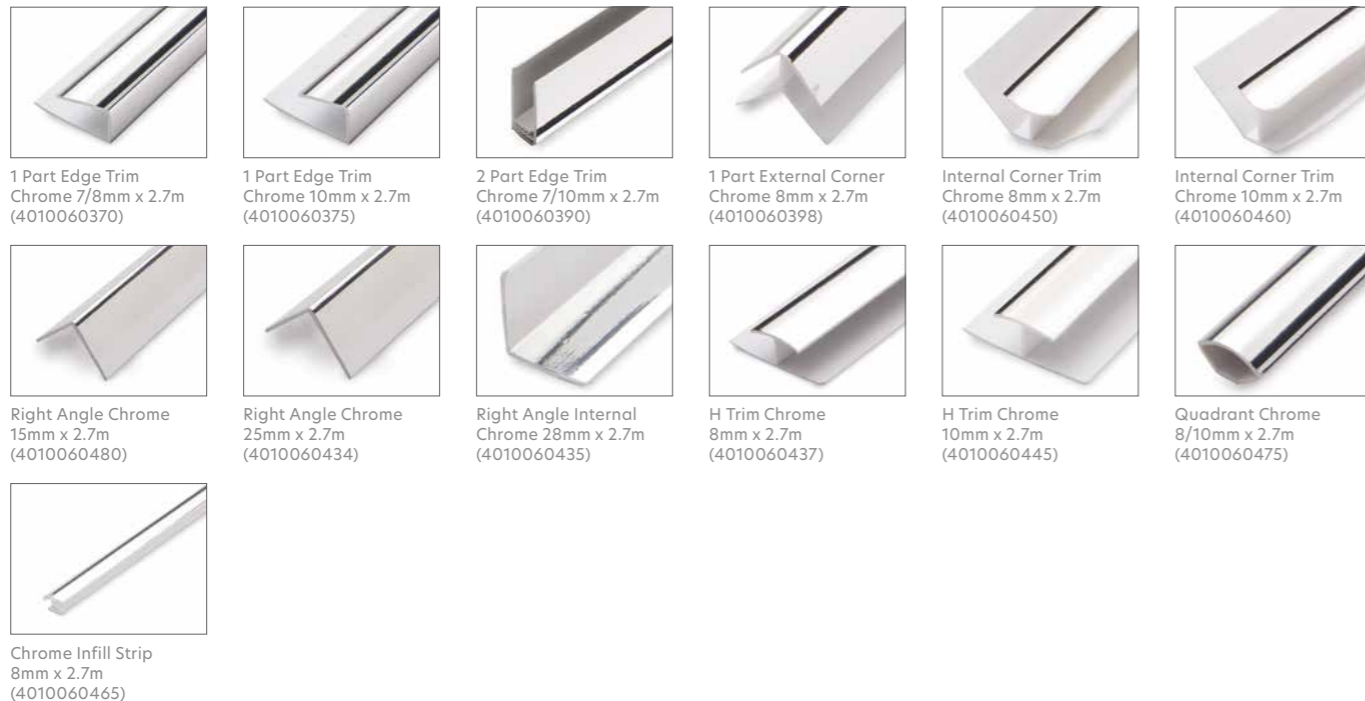

Accessories: Finishing Trims

A range of finishing trims designed to add the professional touch to our panels. Available in white, white chrome, cream, black, and aluminum.

White

Chrome

Cream

Black

Aluminium: Bright Silver Finish 10mm

Aluminium: Satin Finish 10mm

Aluminium: Black Finish 10mm

Aluminium: 4mm Poseidon and Atlantis

Cladseal