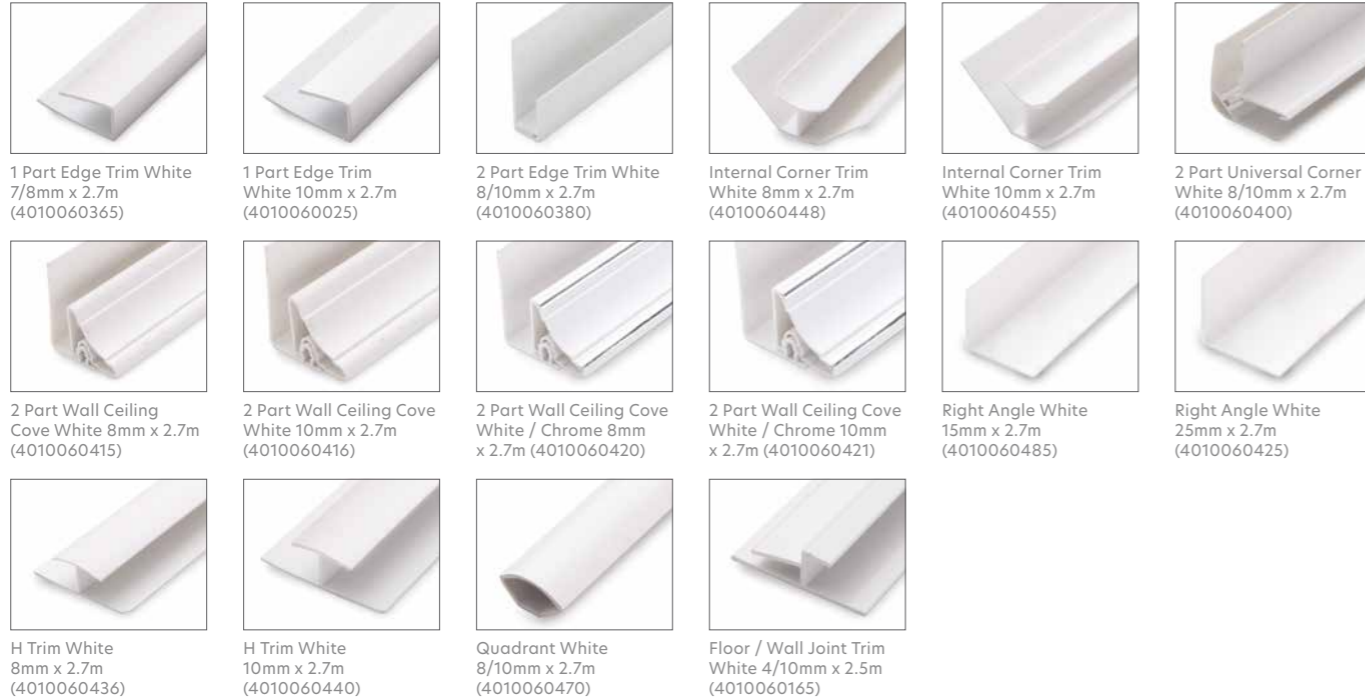

Its solid 4mm PVC construction provides both the strength and finish to make it perfect for domestic and commercial applications alike.

Panels can be butted together for a smooth closed finish or use in-line joint strip to create a classic chrome joint. A range of chrome accessories are available to complete the look.

Each pack contains:
1 pattern matched panel

Poseidon 1200

Dark Emperador

Featuring a striking design, Poseidon 1200 has the versatility to complete any installation in both commercial and domestic settings, such as kitchens, bathrooms, wet rooms, gyms, restaurants and cafés.

Poseidon 1200
Dark Emperador

Accessories: Finishing Trims

A range of finishing trims designed to add the professional touch to our panels. Available in white, white chrome, cream, black, and aluminum.

White