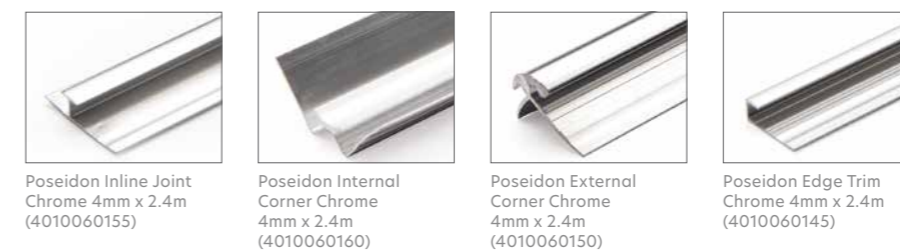

Poseidon 1200
Dark Emperador

Accessories: Finishing Trims

A range of finishing trims designed to add the professional touch to our panels. Available in white, white chrome, cream, black, and aluminum.

White

Chrome

Cream

Black

Aluminium: Bright Silver Finish 10mm

Aluminium: Satin Finish 10mm

Aluminium: Black Finish 10mm

Aluminium: 4mm Poseidon and Atlantis

Cladseal